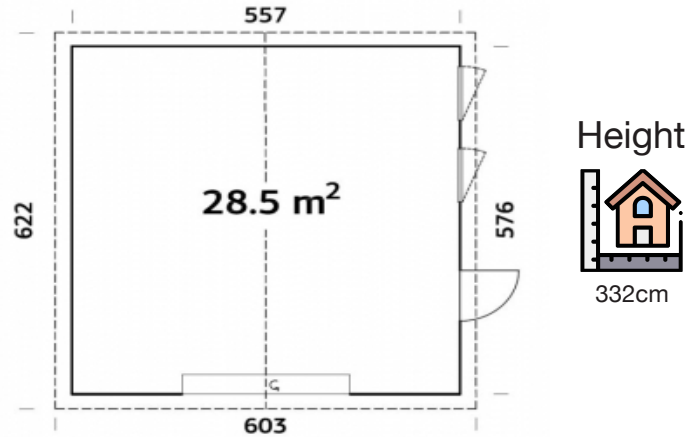

**HELSINKI**

The Helsinki is the larger of our 2 Nordic style garage buildings which features a large garage door, a side single door for access and two single windows to allow light inside of the building which means that you can fit workstations inside the garage for tinkering and working on your vehicles inside the comfort of the building.

557 x 576cm

160mm

78.3m<sup>3</sup>

28.5m<sup>2</sup>

78 x 181,  
221 x 188cm

69 x 38cm

19mm

19mm

N/A

**FULL SPECIFICATION**

<b>CABIN SIZE:</b>	557 x 576cm x 332cm	Wood Type:	Nordic Spruce
<b>WALL THICKNESS:</b>	160mm	Chalet Cut:	N/A
<b>VOLUME:</b>	78.3m <sup>3</sup>	Window Type:	Double Glass
<b>AREA:</b>	28.5m <sup>2</sup>	Window / Door Feature:	Rubber Seals & Silicone
<b>DOOR OPENING:</b>	78 x 181, 221 x 188cm	Braces:	N/A
<b>WINDOW OPENING:</b>	69 x 38cm	Roof Boards With:	Boards With Tongue & Groove
<b>FLOORS BOARDS:</b>	19mm	Guarantee:	5 Years
<b>ROOF BOARDS:</b>	19mm	Treated Foundation Joists:	No
<b>ROOF OVERHANG:</b>	N/A	<b>IDEAL FOR:</b>	Nordic Cabin
<b>UNDER PLANNING:</b>	No		